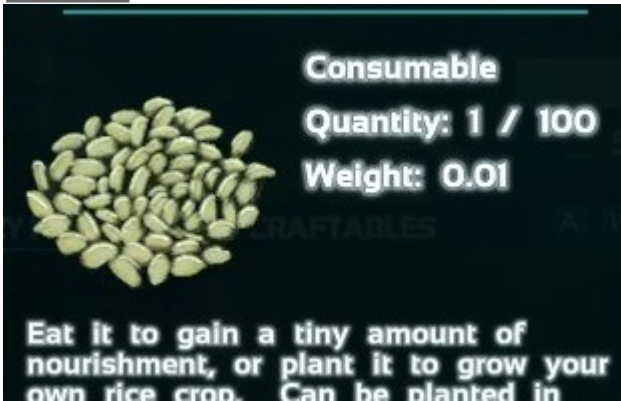

Image not found or type unknown

Spawnbefehl:

Code

1. cheat giveitem
"Blueprint'/Game/Mods/PrimitivePlusMod/Items/Vegetation/PrimallItemConsumable_Seed_Rice.PrimallItemConsumable_Seed_Rice"
1 0 0

Image not found or type unknown